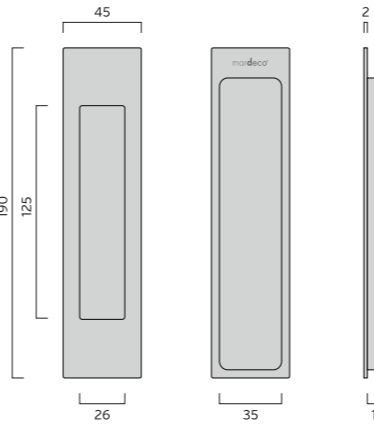

2 **m** series FLUSH PULL

APPLICATION
Sliding Doors
[Timber or Aluminium]
Kitchen Cabinets

CONTENTS
1 x Flush Pull
Fixing Components

FINISH	CODE
Brushed Nickel	BN8002/190
Satin Chrome	SC8002/190
Bronze	BR8002/190
Black	BL8002/190
Polished Chrome	PC8002/190

Other finishes on request