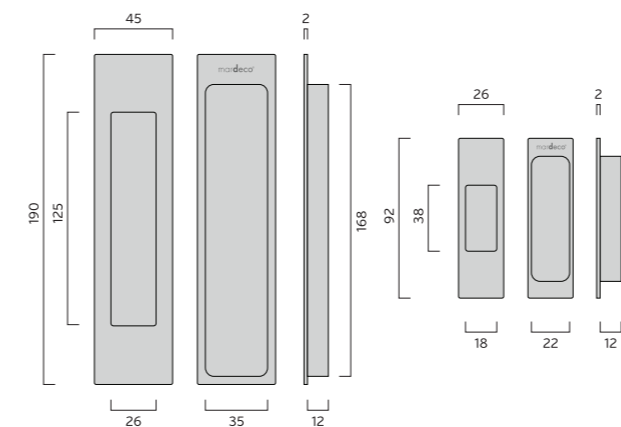

3 **m** series FLUSH PULL SET

APPLICATION
Sliding Doors
[Timber or Aluminium]
Kitchen Cabinets

CONTENTS
2 x Flush Pulls
1 x End Pull
Fixing Components

FINISH	CODE
Brushed Nickel	BN8008/SET
Satin Chrome	SC8008/SET
Bronze	BR8008/SET
Black	BL8008/SET
Polished Chrome	PC8008/SET

Other finishes on request