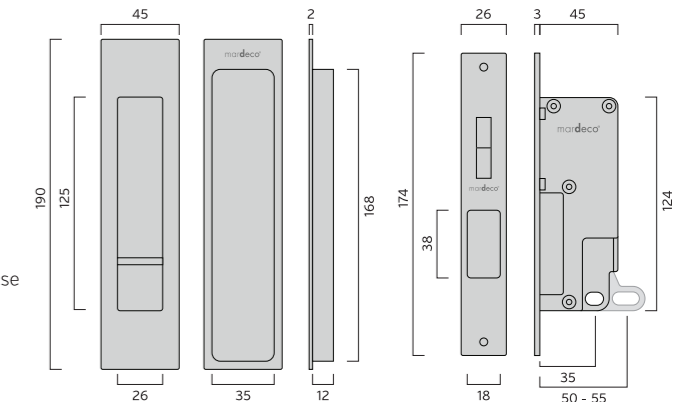

4 **m** series FLUSH PULL PRIVACY SET

APPLICATION
Sliding Doors
[Timber or Aluminium]
Door thickness 34 - 50mm
Backset 35mm & 50 - 55mm

CONTENTS
1 x Flush Pull Privacy Slide
1 x Flush Pull Emergency Release
1 x Sliding Door Lock
1 x Striker Plate & Box
Fixing Components

FINISH	CODE
Brushed Nickel	BN8004/SET
Satin Chrome	SC8004/SET
Bronze	BR8004/SET
Black	BL8004/SET
Polished Chrome	PC8004/SET

Other finishes on request