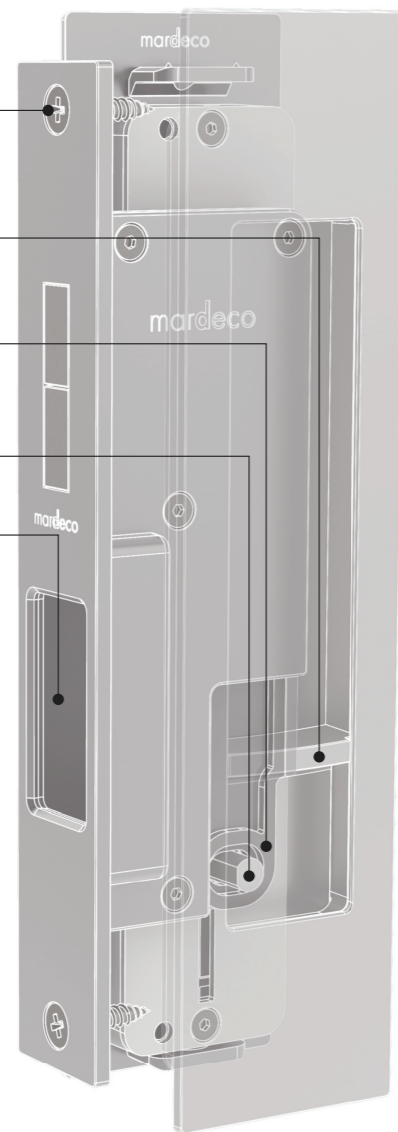

Elegant sliding lock mechanism

Adjustable backsets

Multiple spindles to suit a range of door thicknesses

Sensible ergonomic end pull design

FLUSH PULL and END PULL packs also include:

- ✓ All fixing components and fasteners for timber or aluminium sliding doors and kitchen cabinetry.
- ✓ Templates for multiple applications.

FLUSH PULL PRIVACY SET packs also include:

- ✓ 2 x adjustable backsets. 35 and 50 - 55mm.
- ✓ 3 x spindle sizes to suit door thicknesses 34 - 50mm.
- ✓ Comprehensive installation instructions.
- ✓ Templates for multiple applications.
- ✓ All fixing components and fasteners for timber or aluminium sliding doors.
- ✓ Mardeco hex screw driver.

### 1 **m** series END PULL

APPLICATION  
Sliding Doors  
[Timber or Aluminium]  
Kitchen Cabinets

CONTENTS  
1 x End Pull  
Fixing Components

FINISH	CODE
Brushed Nickel	<b>BN8001/92</b>
Satin Chrome	<b>SC8001/92</b>
Bronze	<b>BR8001/92</b>
Black	<b>BL8001/92</b>
Polished Chrome	<b>PC8001/92</b>