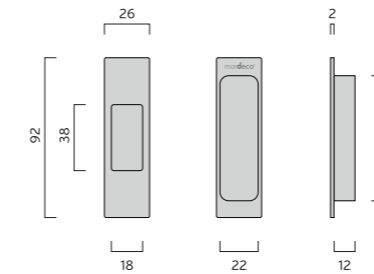

1 **m** series END PULL

APPLICATION
Sliding Doors
[Timber or Aluminium]
Kitchen Cabinets

CONTENTS
1 x End Pull
Fixing Components

FINISH	CODE
Brushed Nickel	BN8001/92
Satin Chrome	SC8001/92
Bronze	BR8001/92
Black	BL8001/92
Polished Chrome	PC8001/92

Other finishes on request