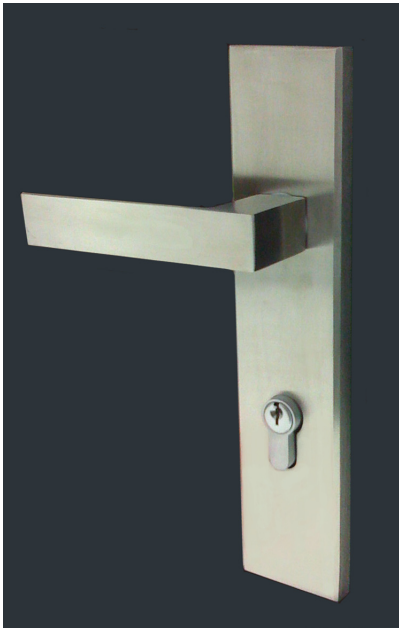

Stainless Steel Longplate OZI Lock Combos

Passage Function

latch function to open/close the door using the door lever.

Triple Function Lock

Inside Snib Bolt Locking

Snib button locking function on the inside longplate that throws a separate bolt. This will keep the door securely locked while you are home, but allows snib turn exit without needing a key. The snib button engages a bolt (rather than simply freezing the outside handle).

Single handed operation

key retracts latch and deadbolt, and a second turn also retracts the privacy bolt (if engaged). No need to turn the handle.

Double Cylinder Deadbolt

Double cylinder deadbolt function to lock both sides of the door to protect your home contents while you are out, and satisfy various insurance requirements.

Select your Lever Design

Available in Berlin SS, Dublin SS, and Soho SS/PSS lever designs.

Combination sets include

OZI lock mortice case 60mm backset
OZI lock standard mortice face plate and standard striker plate satin chrome finish.
Stainless steel longplate set with the lever style that you select.
Privacy Snib button on the inside longplate - stainless steel
Euro cylinder 70mm length satin chrome
3 keys supplied